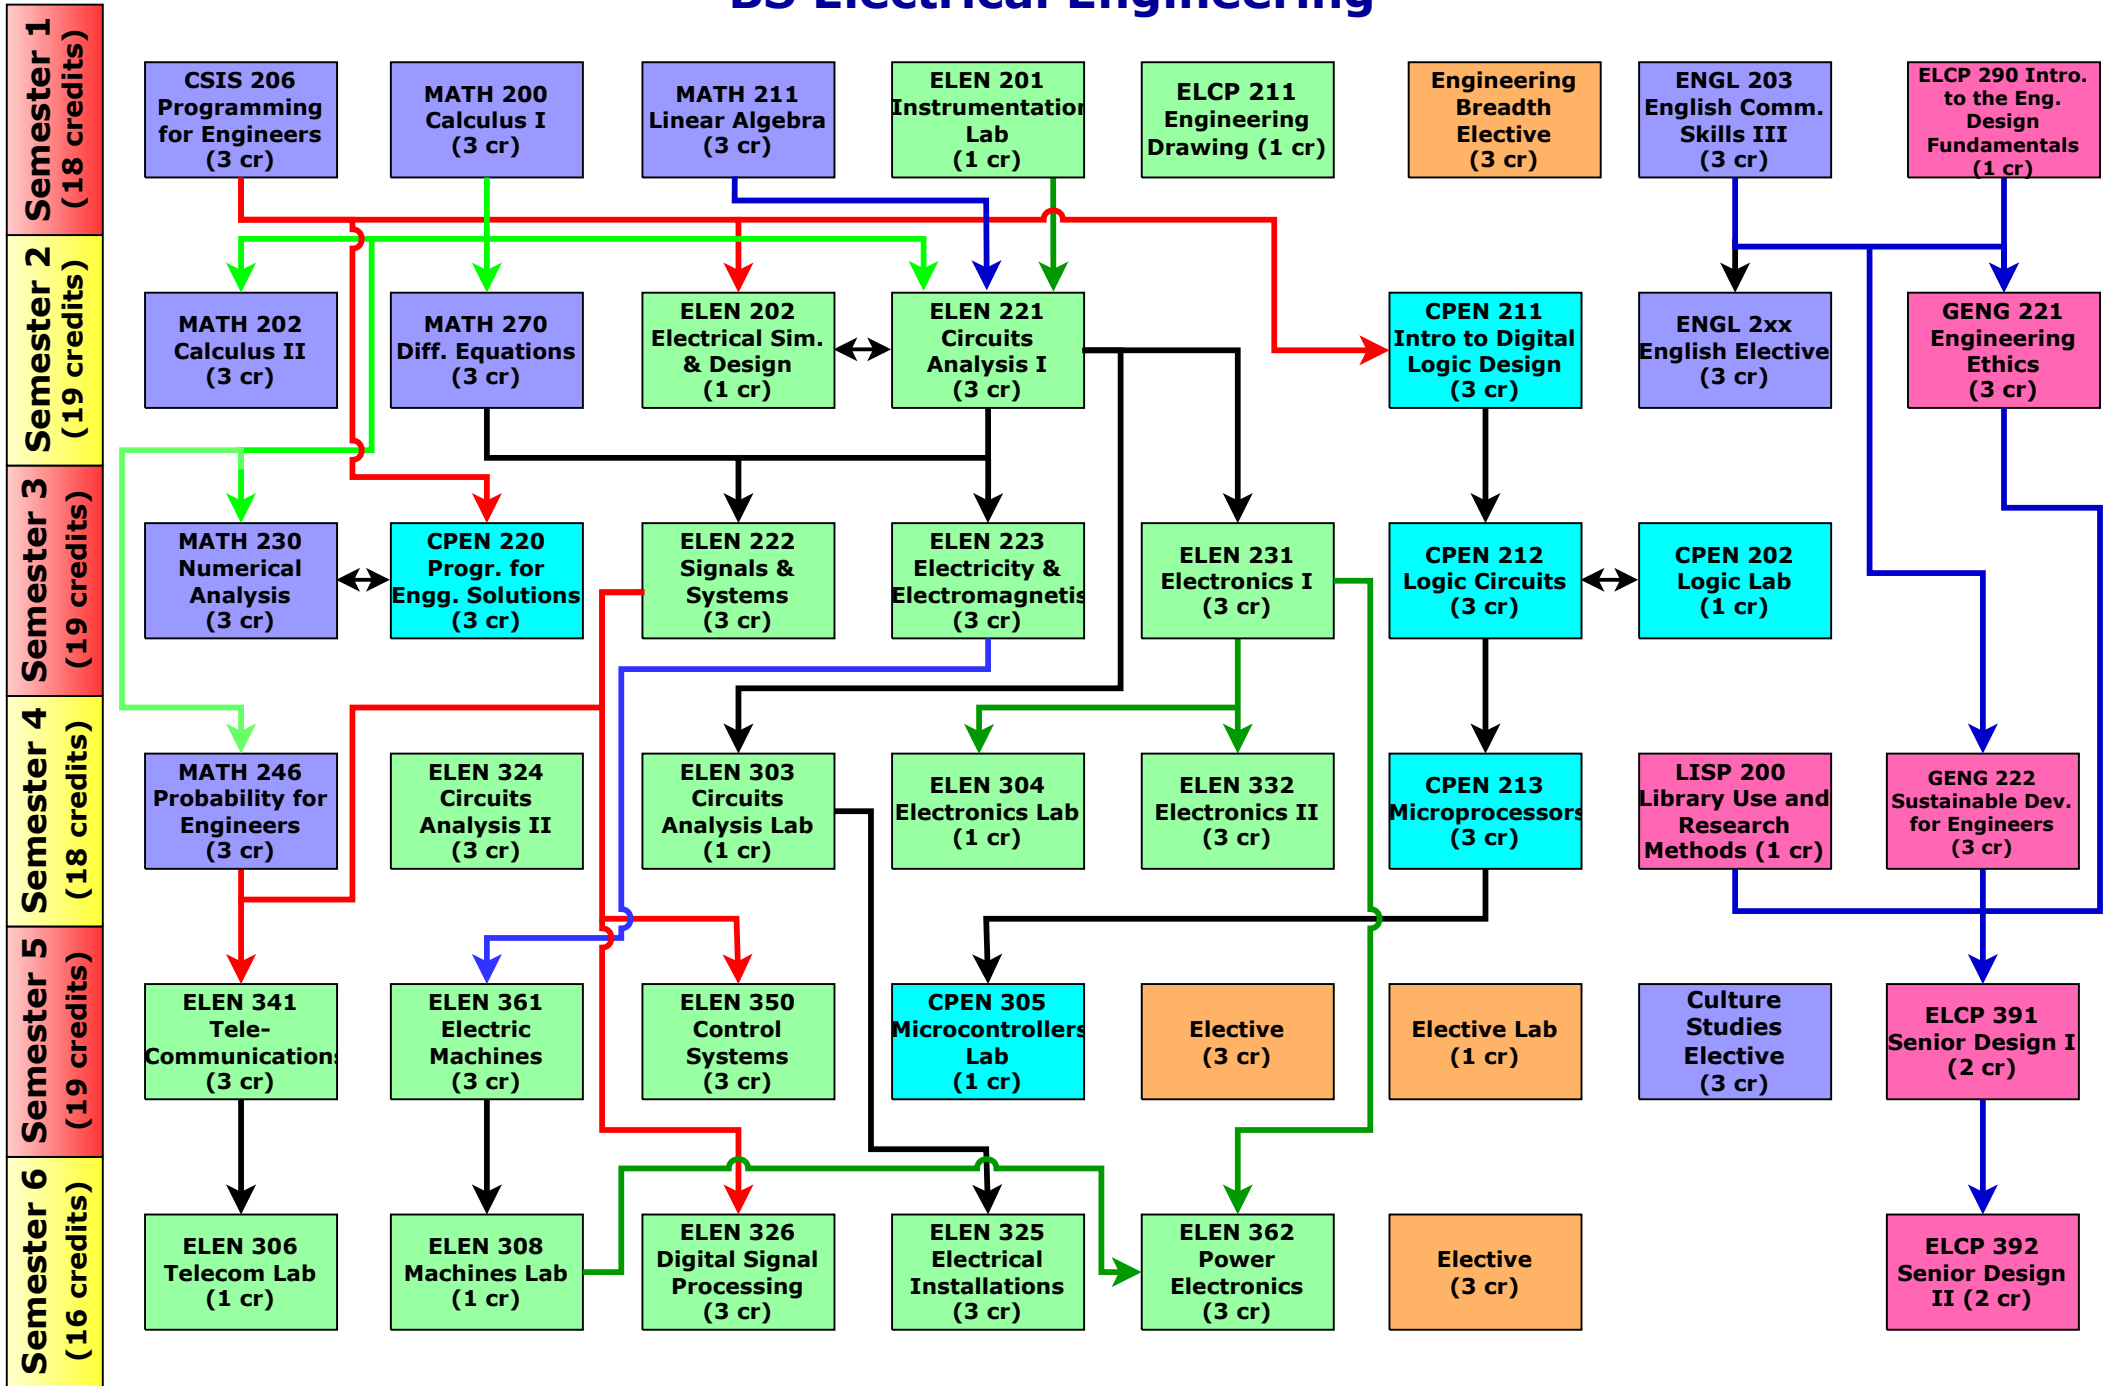

BS Electrical Engineering

Legend

- Electrical Engineering Courses
- Computer Engineering Courses
- Arts and Sciences Courses
- Engineering Elective Courses
- Senior Design Courses
- Prerequisite →
- ← Corequisite ←